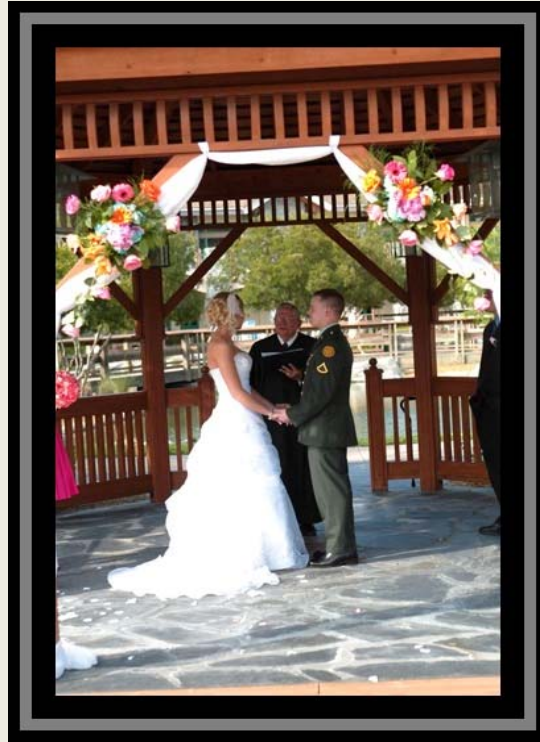

Intimate Wedding & Vow Renewal Package

The perfect package for a couple with a small gathering of family and close friends...

The following items are included in the Package:

\$895.00

(14 person party including Bride & Groom)

Choice of available Venue

Wedding Officiant

Photography

Flowers (Bouquet for Bride & matching Boutonniere for Groom)

Wedding Cake

Champagne Toast

Locations Available

(Please choose the location that you would like to have your ceremony)